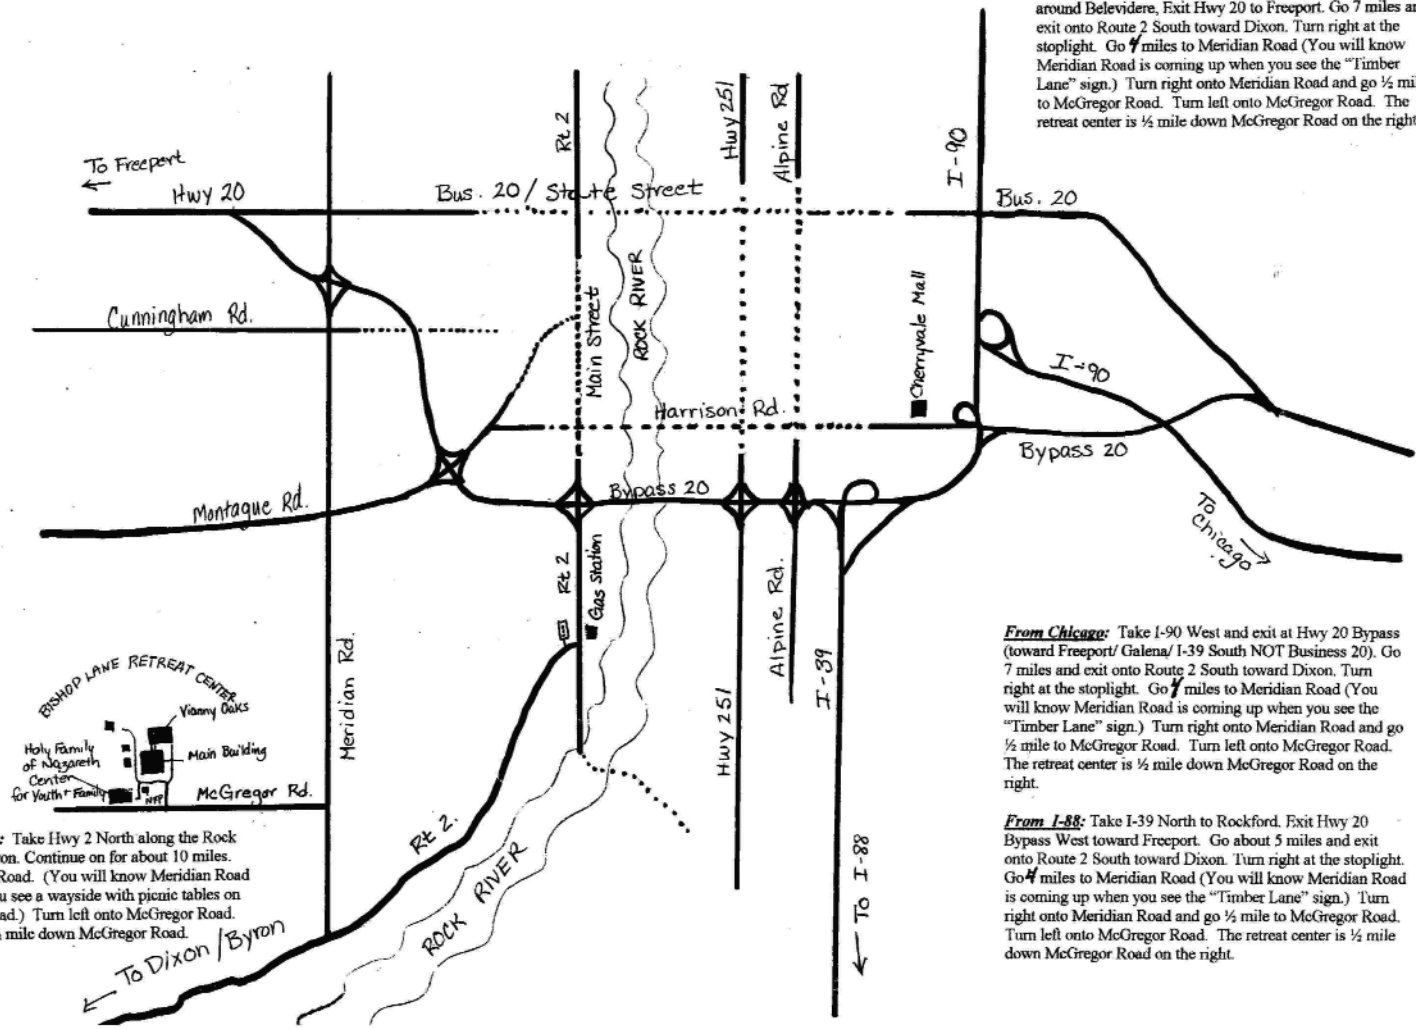

MAP TO THE  
 BISHOP LANE RETREAT CENTER  
 AND THE  
 HOLY FAMILY OF NAZARETH  
 CENTER FOR YOUTH AND FAMILIES

**From Freeport:** Take Hwy 20 East. Exit at Meridian Road and turn right (south). Follow Meridian to McGregor Road and turn right. The retreat center is 1/2 mile down McGregor Road on the right.

**From Wisconsin:** Take I-90 South. Exit at Hwy 20 Bypass toward Freeport (NOT Business 20). Go 7 miles and exit onto Route 2 South toward Dixon. Turn right at the stoplight. Go 1/4 miles to Meridian Road (You will know Meridian Road is coming up when you see the "Timber Lane" sign.) Turn right onto Meridian Road and go 1/2 mile to McGregor Road. Turn left onto McGregor Road. The retreat center is 1/2 mile down McGregor Road on the right.

**From Marengo:** Take Hwy 20 West, follow the Bypass around Beleviere. Exit Hwy 20 to Freeport. Go 7 miles and exit onto Route 2 South toward Dixon. Turn right at the stoplight. Go 1/4 miles to Meridian Road (You will know Meridian Road is coming up when you see the "Timber Lane" sign.) Turn right onto Meridian Road and go 1/2 mile to McGregor Road. Turn left onto McGregor Road. The retreat center is 1/2 mile down McGregor Road on the right.

**From Chicago:** Take I-90 West and exit at Hwy 20 Bypass (toward Freeport/ Galena/ I-39 South NOT Business 20). Go 7 miles and exit onto Route 2 South toward Dixon. Turn right at the stoplight. Go 1/4 miles to Meridian Road (You will know Meridian Road is coming up when you see the "Timber Lane" sign.) Turn right onto Meridian Road and go 1/2 mile to McGregor Road. Turn left onto McGregor Road. The retreat center is 1/2 mile down McGregor Road on the right.